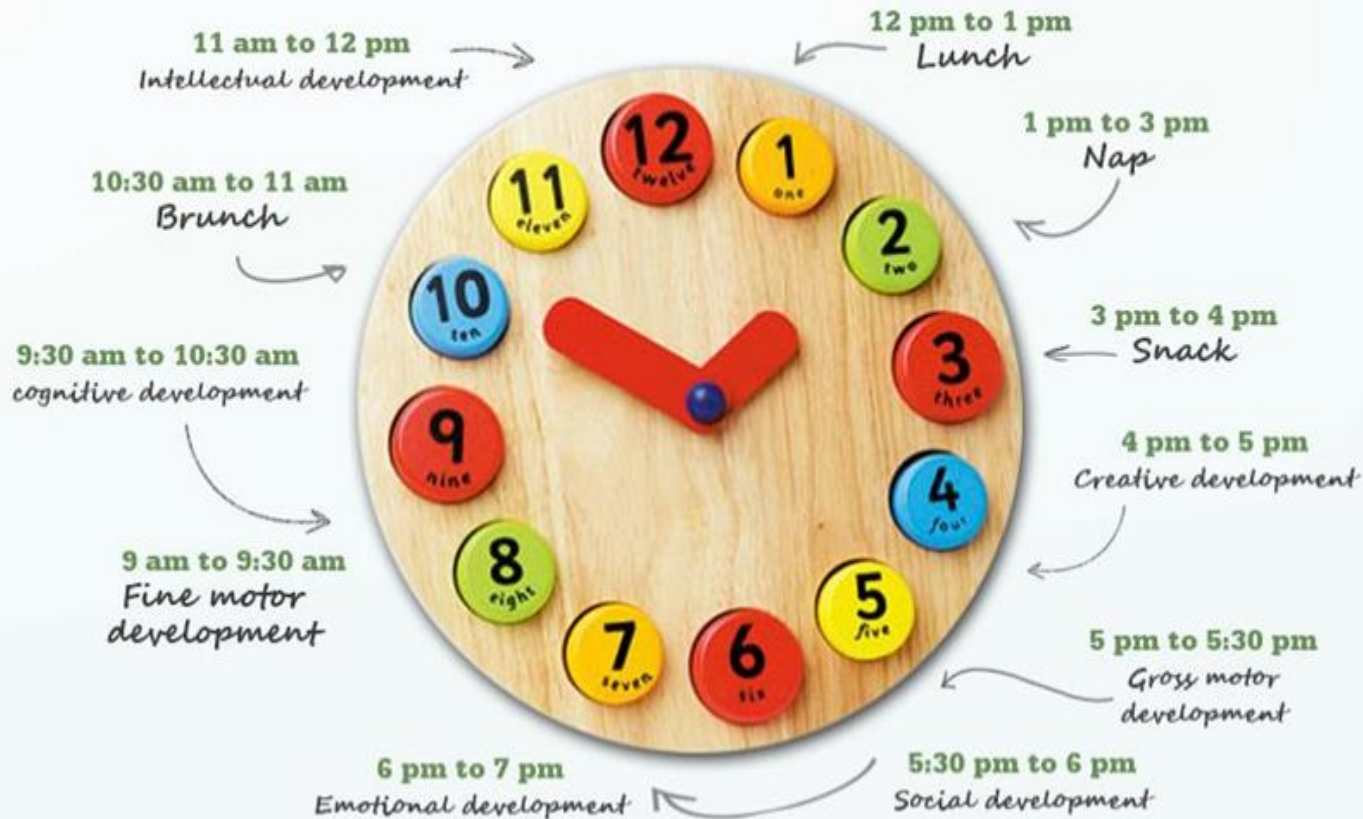

Typical day at our centre

Little Big World Preschool model

- Thematic curriculum with age-appropriate learning
- Blend of Montessori, Reggio Emilia, Mind Maps, PlayWay method, Multiple Intelligence
- Focus on child's intellectual, social, emotional, creative, physical development